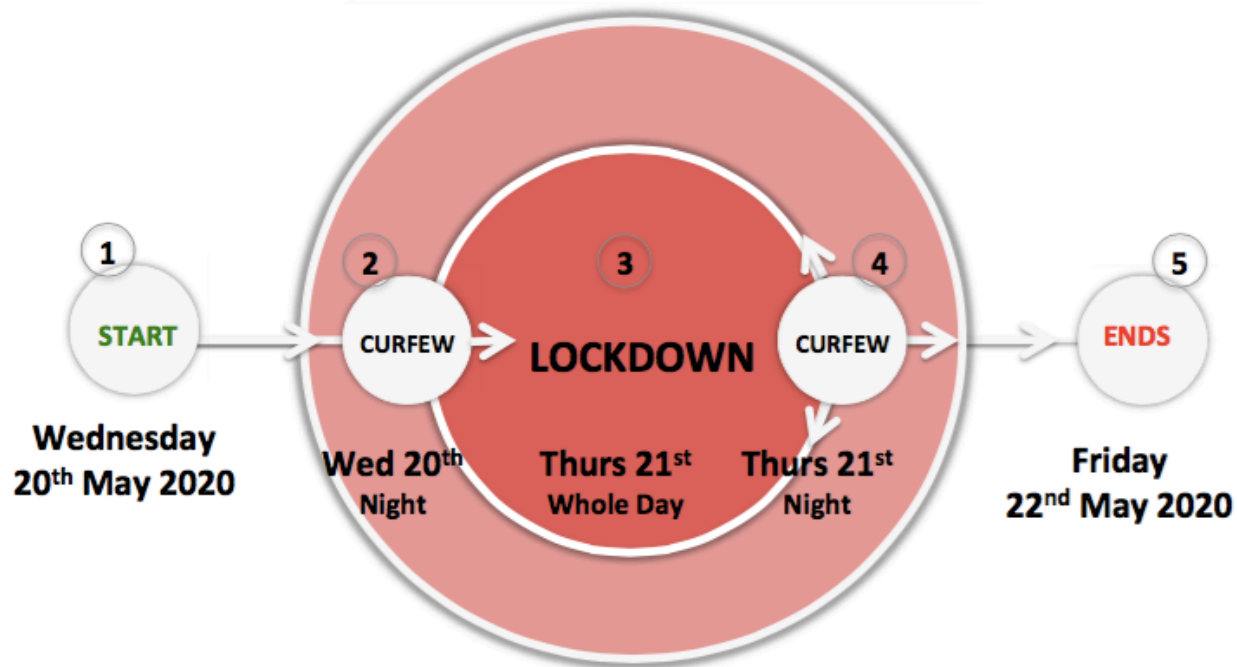

RED CROSS EMERGENCY OPERATIONS CENTRE: 25299

**SOLOMON ISLANDS
GOVERNMENT**

COVID-19 LOCKDOWN

What is a curfew?

Curfew is a law stating that people must stay within their home premises during the declared curfew time. This law is enforced through Emergency Powers (COVID-19) Regulations 2020 and will be applied only in the declared emergency zone of Honiara as and when required. (SIG Lockdown Plan, 2020).

The lockdown is on **Wednesday 20th to Friday 22nd May 2020.**

EMERGENCY SUPPORT TELEPHONE NUMBERS

POLICE OPERATIONS CENTRE (POC): 27891, 27893, 27895

HEALTH OPERATIONS CENTRE (NHEOC): 25256

NATIONAL EMERGENCY OPERATIONS CENTRE (NEOC): 27063, 27836, 955

RED CROSS EMERGENCY OPERATIONS CENTRE: 25299

SOLOMON ISLANDS
GOVERNMENT

COVID-19 LOCKDOWN

When is the lockdown?

The lockdown is on
Wednesday 20th to
Friday 22nd May 2020.

YOU & YOUR 36 HOURS LOCKDOWN

SOLOMON ISLANDS
GOVERNMENT

HEALTH OPERATIONS CENTRE (NHEOC): 25256

NATIONAL EMERGENCY OPERATIONS CENTRE (NEOC): 27063, 27836, 955

RED CROSS EMERGENCY OPERATIONS CENTRE: 25299

COVID-19 LOCKDOWN

What is the purpose of a lockdown?

The lockdown is necessary as part of the country's preparedness to respond to COVID-19