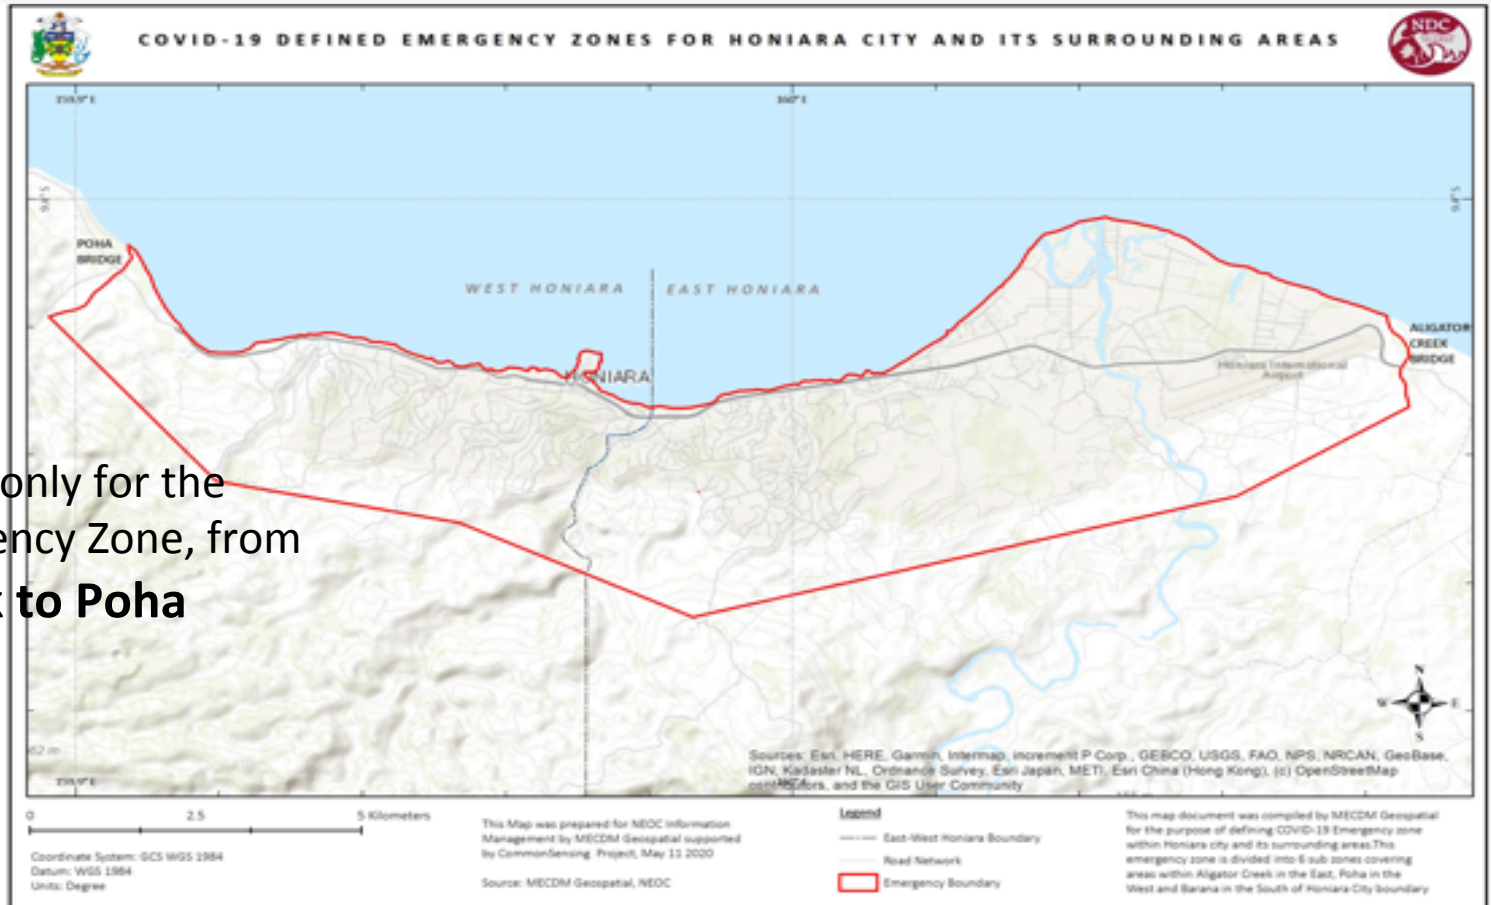

RED CROSS EMERGENCY OPERATIONS CENTRE: 25299

SOLOMON ISLANDS
GOVERNMENT

COVID-19 LOCKDOWN

When is the lockdown?

The lockdown is on
Wednesday 20th to
Friday 22nd May 2020.

YOU & YOUR 36 HOURS LOCKDOWN

SOLOMON ISLANDS
GOVERNMENT

COVID-19 LOCKDOWN

Where is the lockdown?

The lockdown is only for the Declared Emergency Zone, from Alligator Creek to Poha

SOLOMON ISLANDS
GOVERNMENT

EMERGENCY SUPPORT TELEPHONE NUMBERS

POLICE OPERATIONS CENTRE (POC): 27891, 27893, 27895

It will prevent the spread of the COVID-19 and save the lives of citizens and residents by preventing movement of people

It supports Ministry of Health to carry out its work without disturbances

The lockdown is on **Wednesday 20th to Friday 22nd May 2020.**