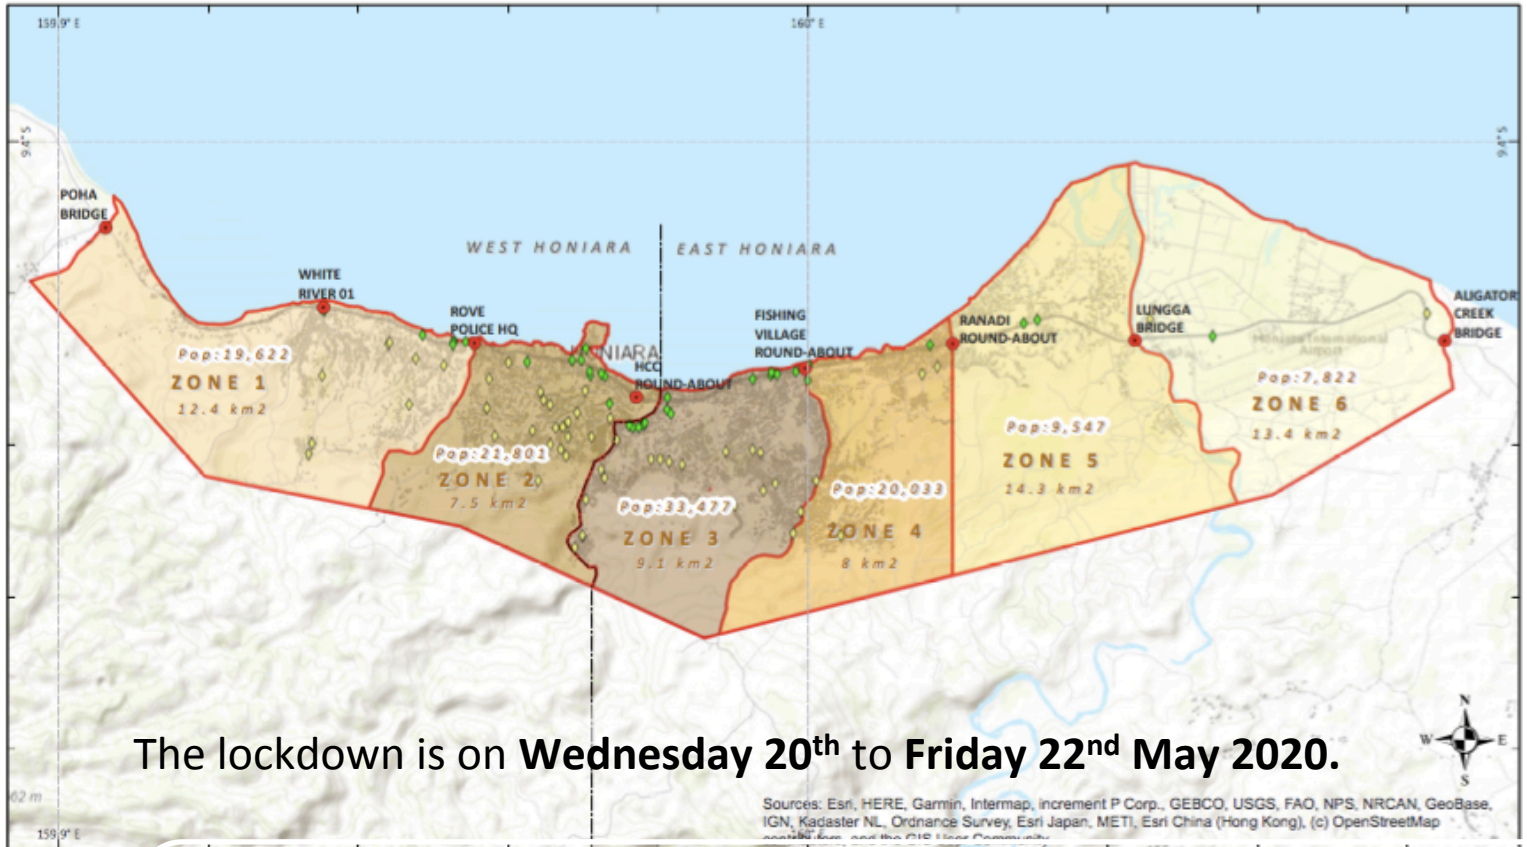

SOLOMON ISLANDS
GOVERNMENT

EMERGENCY SUPPORT TELEPHONE NUMBERS

POLICE OPERATIONS CENTRE (POC): 27891, 27893, 27895

HEALTH OPERATIONS CENTRE (NHEOC): 25256

NATIONAL EMERGENCY OPERATIONS CENTRE (NEOC): 27063, 27836, 955

RED CROSS EMERGENCY OPERATIONS CENTRE: 25299